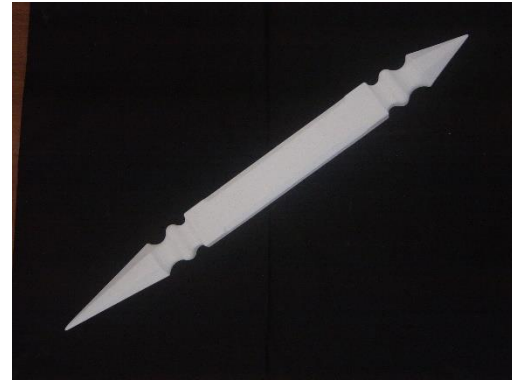

VARIOUS BESPOKE DOOR CANOPIES

100s OF VARIOUS DENTIL MOULDS

VARIOUS MOULDS OF FINIALS VARIOUS SIZES & LENGTHS

GABLE END SPIDER & FINIAL

LOAD BEARING GALLOWS

WWW.GRPFIBREGLASS.CO.UK

CURLEY G.R.P. Ltd

Head Office 100 BIRLING ROAD ROOKERY HILL SNODLAND KENT ME6 5DZ