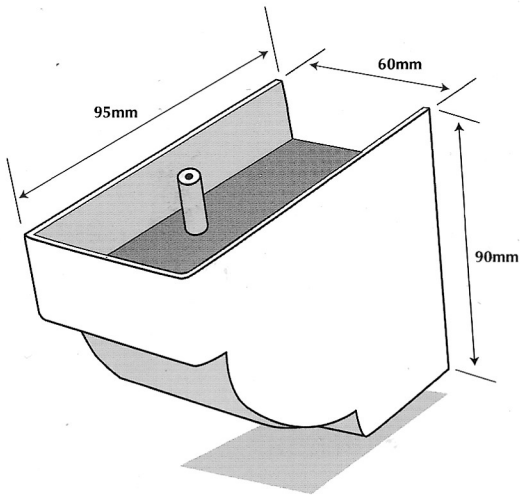

Code	Dimensions	Description	Colour
CUR 8	L165 (105mm) x H70 (95mm) x W45mm	False Rafter Foot	White

Measurements show maximum external dimensions.

Code	Dimensions	Description	Colour
CUR 20	L100 x H75 x W75mm	Eaves Dentil	White

Code	Dimensions	Description	Colour
CUR 43	L95 x H90 x W60mm	Convex Dentil	White

Note:

L = Length

H = Height

W = Width