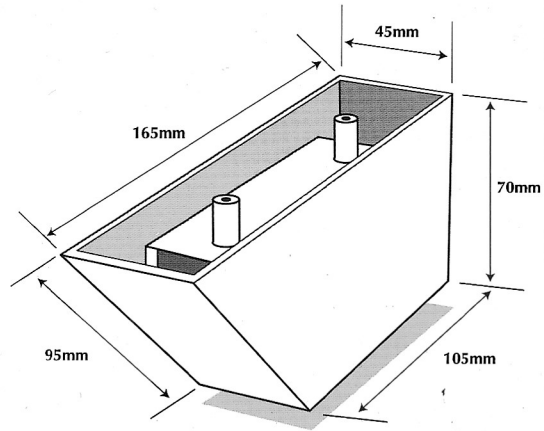

Code	Dimensions	Description	Colour
CUR 8	L165 (105mm) x H70 (95mm) x W45mm	False Rafter Foot	White

Measurements show maximum external dimensions.

Code	Dimensions	Description	Colour
CUR 20	L100 x H75 x W75mm	Eaves Dentil	White

Code	Dimensions	Description	Colour
CUR 43	L95 x H90 x W60mm	Convex Dentil	White

Note:

L = Length

H = Height

W = Width