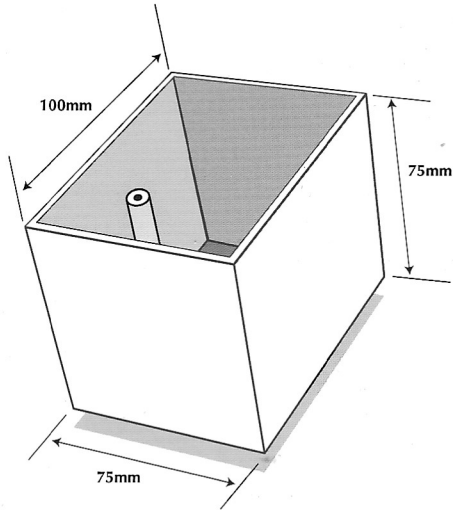

Code	Dimensions	Description	Colour
CUR 8	L165 (105mm) x H70 (95mm) x W45mm	False Rafter Foot	White

Measurements show maximum external dimensions.

Code	Dimensions	Description	Colour
CUR 20	L100 x H75 x W75mm	Eaves Dentil	White

Code	Dimensions	Description	Colour
CUR 43	L95 x H90 x W60mm	Convex Dentil	White

Note:

L = Length

H = Height

W = Width